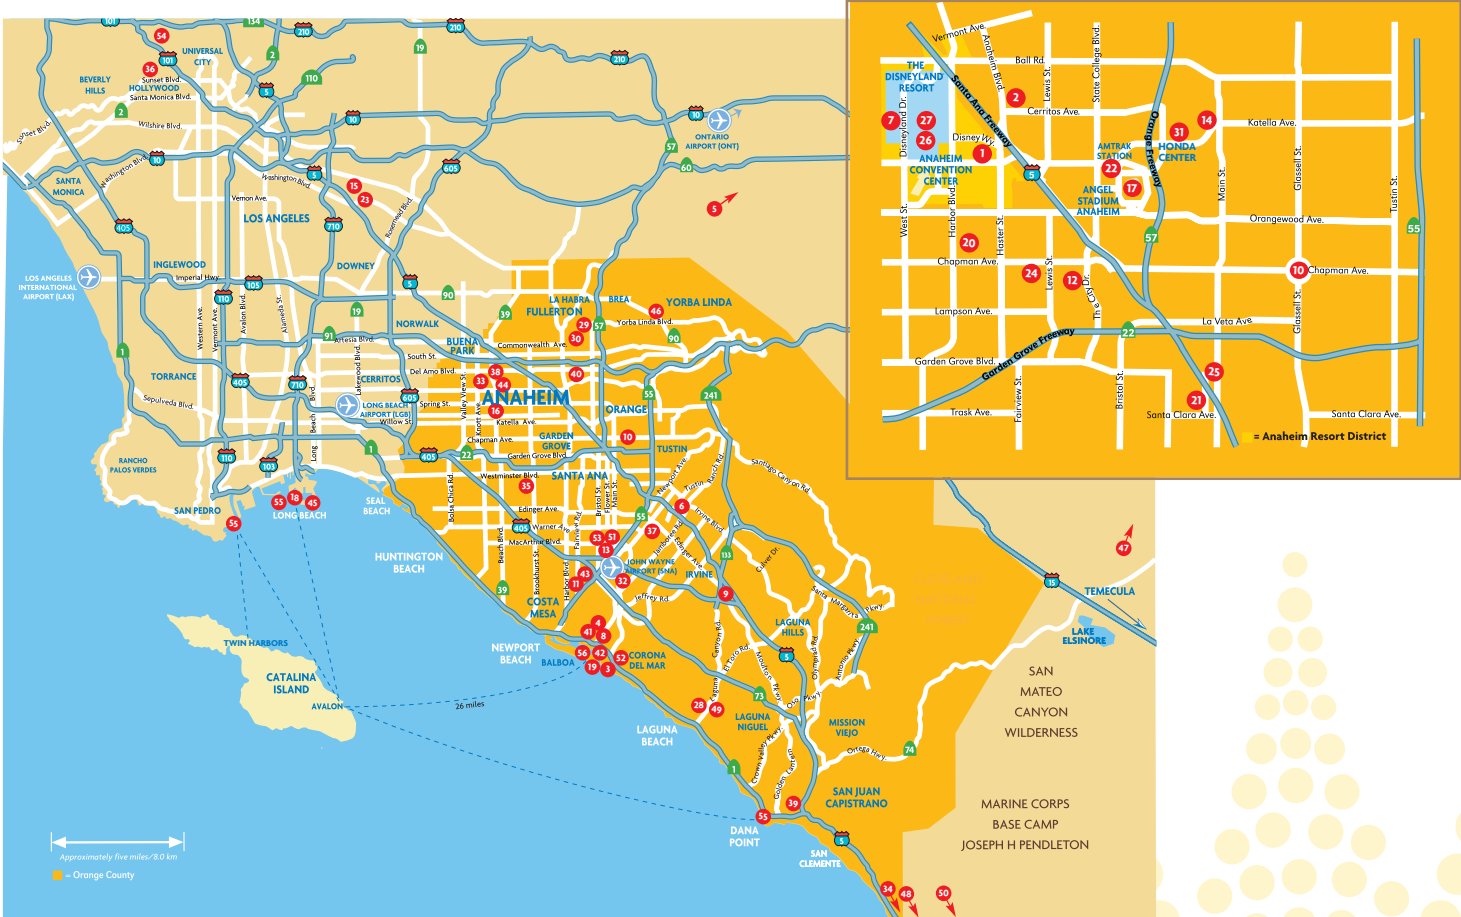

## Shopping

- 1 Anaheim GardenWalk®
- 2 Anaheim Indoor Marketplace
- 3 Corona del Mar Plaza
- 4 Crystal Cove Promenade
- 5 Desert Hills Premium Outlets®
- 6 The District at Tustin Legacy
- 7 Downtown Disney® District
- 8 Fashion Island®
- 9 Irvine Spectrum Center®
- 10 Old Towne Orange
- 11 Orange County Marketplace
- 12 The Outlets at Orange
- 13 South Coast Plaza®
- 14 Stadium Promenade
- 15 Citadel Outlets

## Attractions

- 16 Adventure City
- 17 Angel Stadium of Anaheim
- 18 Aquarium of the Pacific
- 19 Balboa Pavilion, Catalina Passenger Service, Inc.
- 20 Battle of the Dance
- 21 Bowers Museum of Cultural Art/Kidseum
- 22 City National Grove of Anaheim
- 23 Commerce Casino®
- 24 Crystal Cathedral
- 25 Discovery Science Center
- 26 Disney California Adventure™
- 27 Disneyland® Park
- 28 Festival of Arts/ Pageant of the Masters

- 43 Orange County Fair & Event Center
- 44 Pirate's Dinner Adventure
- 45 The Queen Mary®
- 46 Richard Nixon Library & Birthplace
- 47 San Manuel Indian Bingo & Casino
- 48 San Diego Zoo/San Diego Wild Animal Park
- 49 Sawdust Art Festival
- 50 SeaWorld® San Diego
- 51 Segerstrom Center for the Arts
- 52 Sherman Library & Gardens
- 53 South Coast Repertory
- 54 Universal Studios Hollywood™

# Nearby Airports