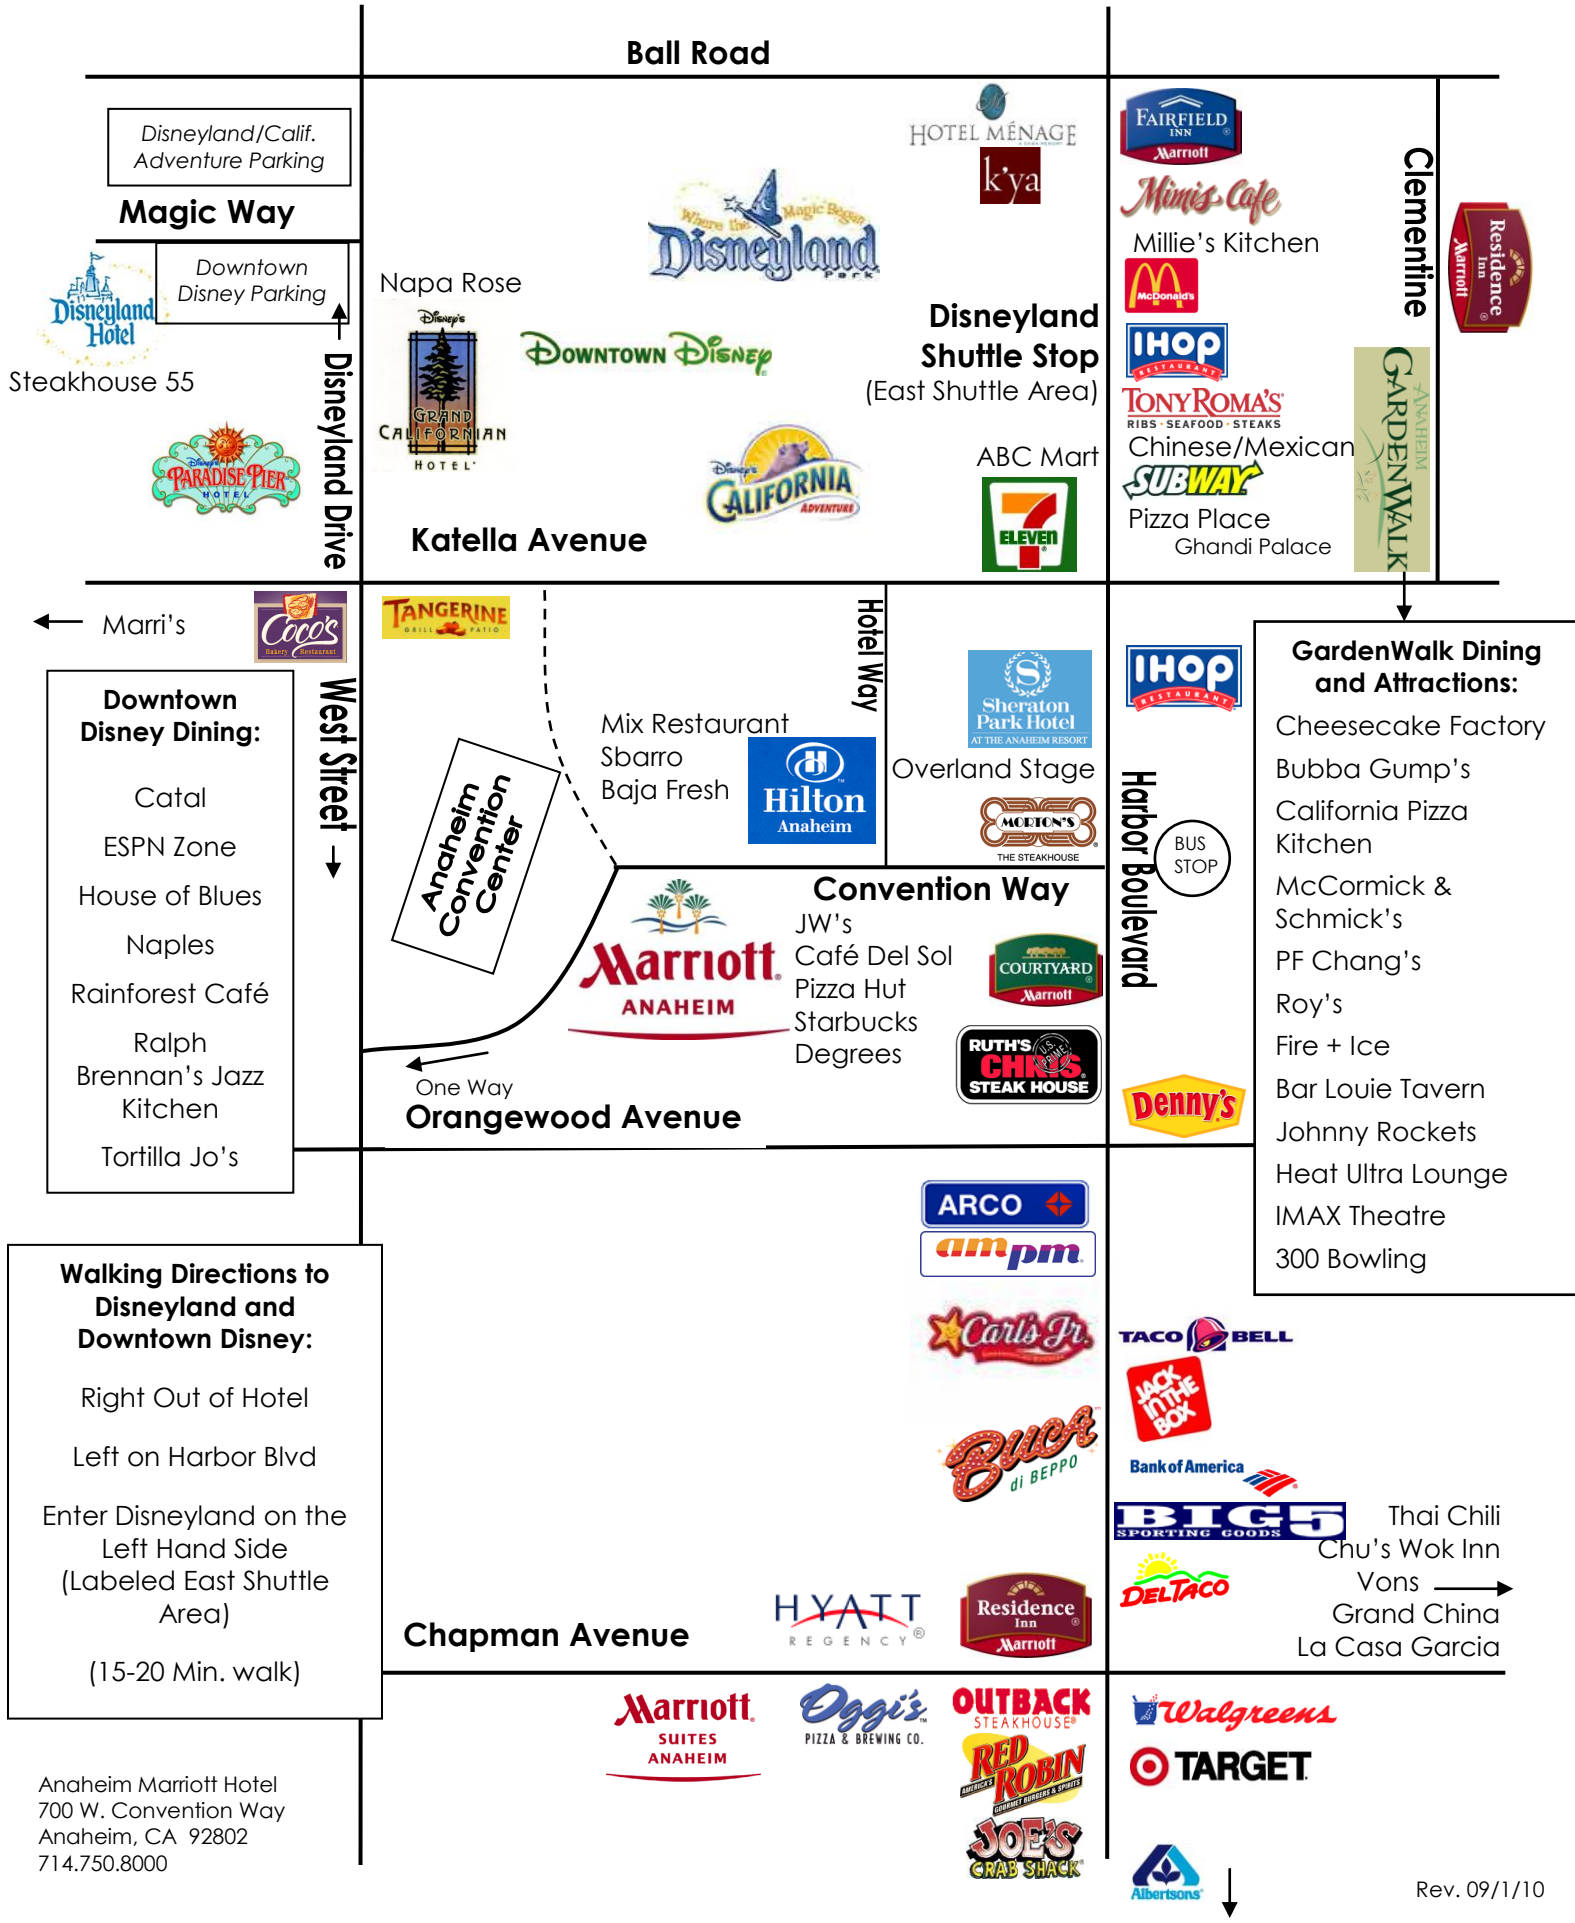

Anaheim Resort Area

Walking Directions to Disneyland and Downtown Disney:

Right Out of Hotel

Left on Harbor Blvd

Enter Disneyland on the Left Hand Side (Labeled East Shuttle Area)

(15-20 Min. walk)

Anaheim Marriott Hotel
 700 W. Convention Way
 Anaheim, CA 92802
 714.750.8000